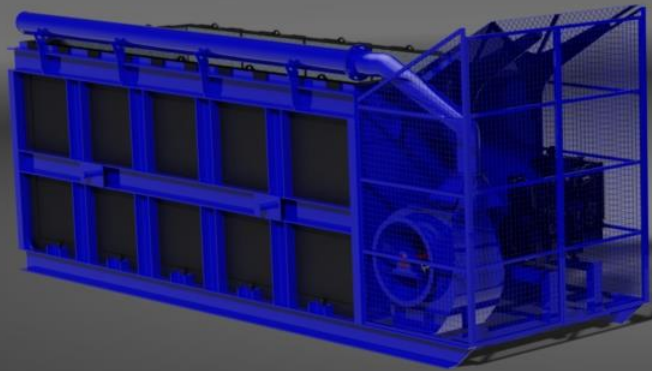

# WASTE WOOD BURNER

**WX-5**

<b>Engine</b>	35 HP Lombardini diesel
<b>Firebox Dimensions</b>	143cm wide x 183cm high x 395cm long ( 4'7" x 6' x 13' )
<b>External Dimensions</b>	180cm wide x 532cm long x 240cm high ( 6' x 17'6" x 7'9" )
<b>Capacity (tons/hour)</b>	1-2
<b>Weight</b>	10,200 kg (22,500 lbs)

**WX-6**

<b>Engine</b>	65 HP Deutz diesel
<b>Firebox Dimensions</b>	152cm wide x 182cm high x 548cm long ( 5' x 6' x 18' )
<b>External Dimensions</b>	213cm wide x 792cm long x 240cm high ( 7' x 26' x 7'10' )
<b>Capacity (tons/hour)</b>	3-6
<b>Weight</b>	15,900 kg ( 35,000 lbs )