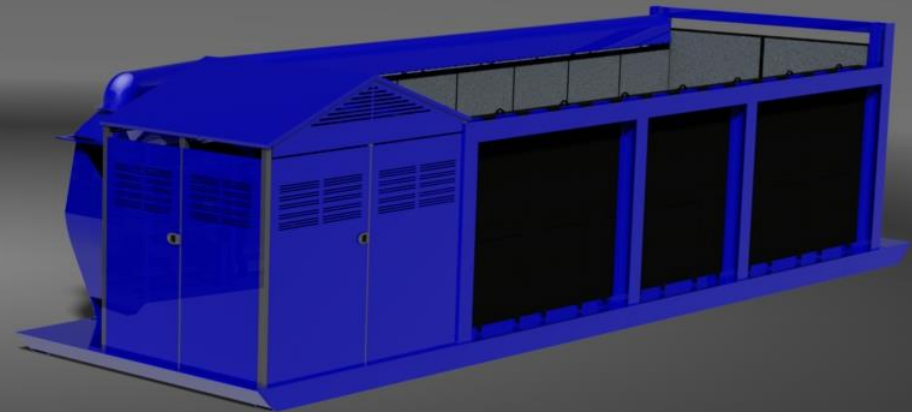

# WASTE WOOD BURNER

**WX-5**

<b>Engine</b>	35 HP Lombardini diesel
<b>Firebox Dimensions</b>	143cm wide x 183cm high x 395cm long ( 4'7" x 6' x 13' )
<b>External Dimensions</b>	180cm wide x 532cm long x 240cm high ( 6' x 17'6" x 7'9" )
<b>Capacity (tons/hour)</b>	1-2
<b>Weight</b>	10,200 kg (22,500 lbs)

**WX-6**

<b>Engine</b>	65 HP Deutz diesel
<b>Firebox Dimensions</b>	152cm wide x 182cm high x 548cm long ( 5' x 6' x 18' )
<b>External Dimensions</b>	213cm wide x 792cm long x 240cm high ( 7' x 26' x 7'10' )
<b>Capacity (tons/hour)</b>	3-6
<b>Weight</b>	15,900 kg ( 35,000 lbs )